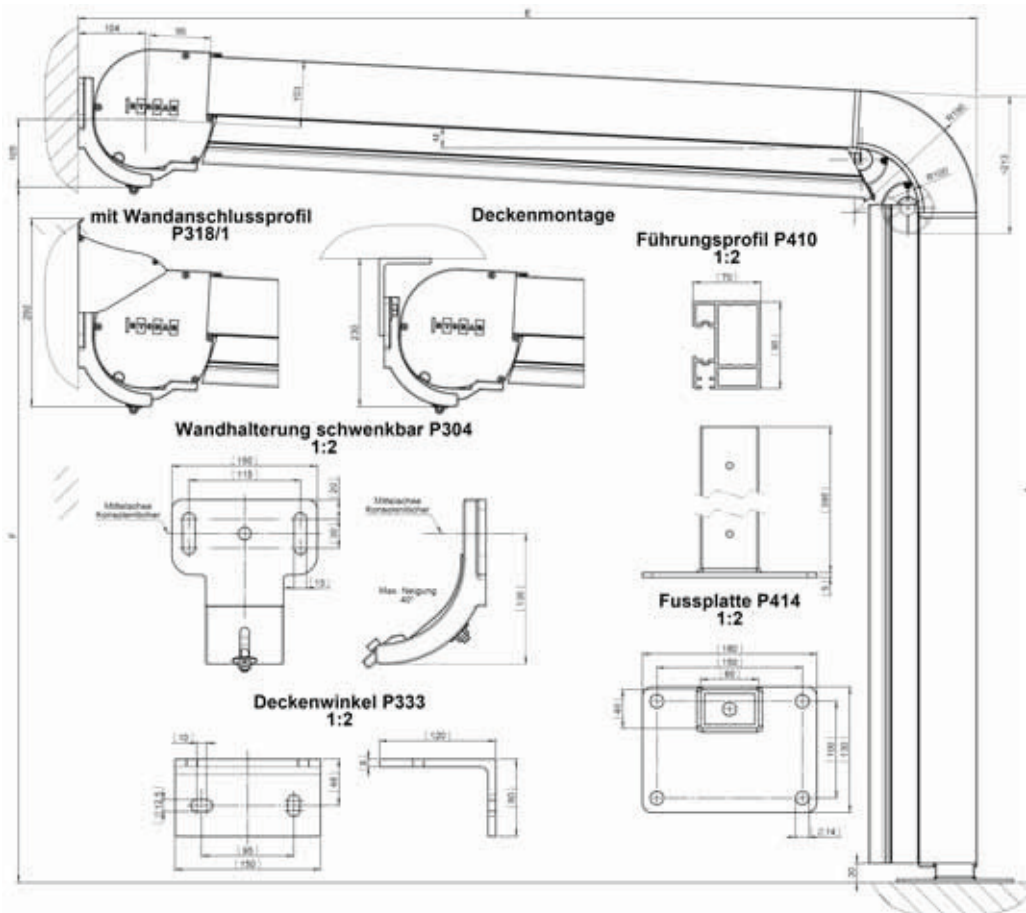

Technical information ALFRESCO P4000

eürofürst

Business Partner
STOBAG
Premium Swiss Quality