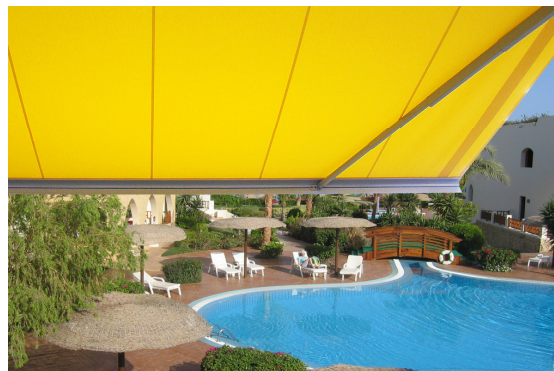

**MESABOX Cassette
Telescopic Arm Awning**
Design in harmony with technology

The elegant MESABOX S9170 awning is an attractive shading system for large areas such as restaurant terraces and domestic patios.

The compact, linear design gives the MESABOX an elegant appearance. Thanks to patented telescoping technology, the fabric remains taut when the awning is open, regardless of the position. When the awning is retracted, the rounded end profile creates a box that protects the fabric and the telescopic arms from the damaging effects of the weather. Two fixing brackets make the awning easy to fix on a wall or from the ceiling. The incline angle can be easily adjusted.

The standard integrated electric drive can be conveniently expanded by means of optional controllers or an automatic sun/wind detection system.

MESABOX Telescopic Arm Awning:

Min width 3500mm Max width 7000mm
Min projection 2500mm Max project 4000mm