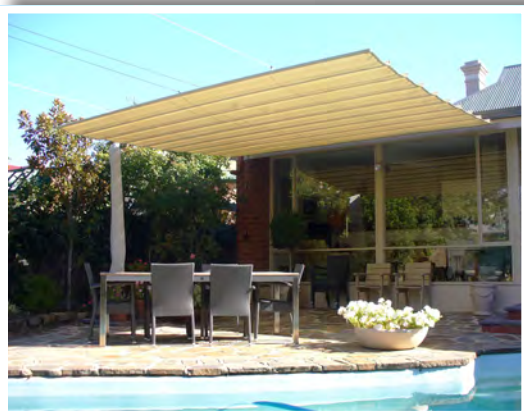

The Shaderunner® gives you the power to manipulate the climate within your entertaining areas. This unique retractable sail shade system allows you to manually control the degree of shade you require at any one time, and neatly folds away to allow maximum sunlight as desired.

Using the best marine grade stainless steel fittings and fixings, the Shaderunner® will withstand the test of time. With the ability to fix to existing pergola structures, onto houses and between posts, the Shaderunner® is a perfect addition to a wide range of applications.

The quality and vast experience of our design and installation team enables Shadeform to tailor a solution for your unique location and provide you with the ultimate in climate control.