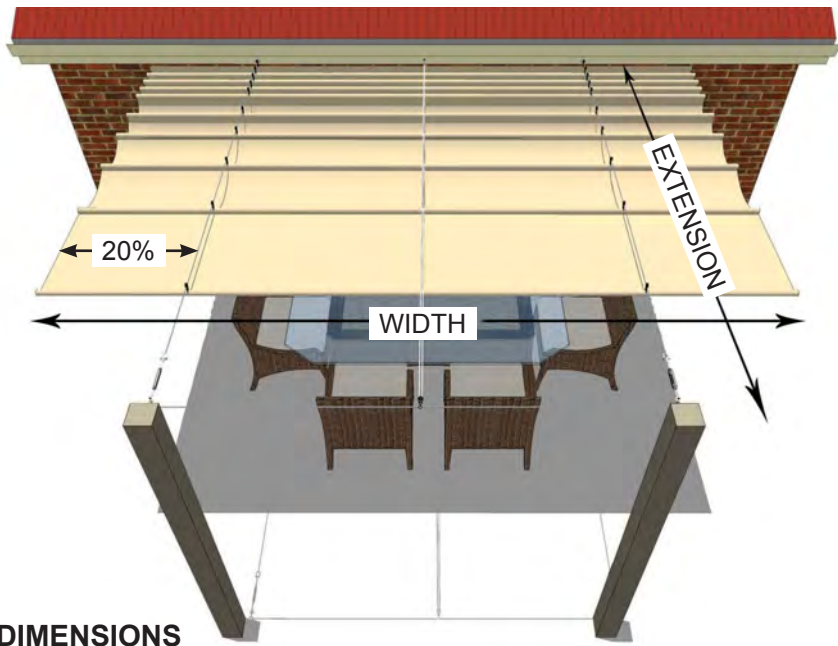

SHADERUNNER®