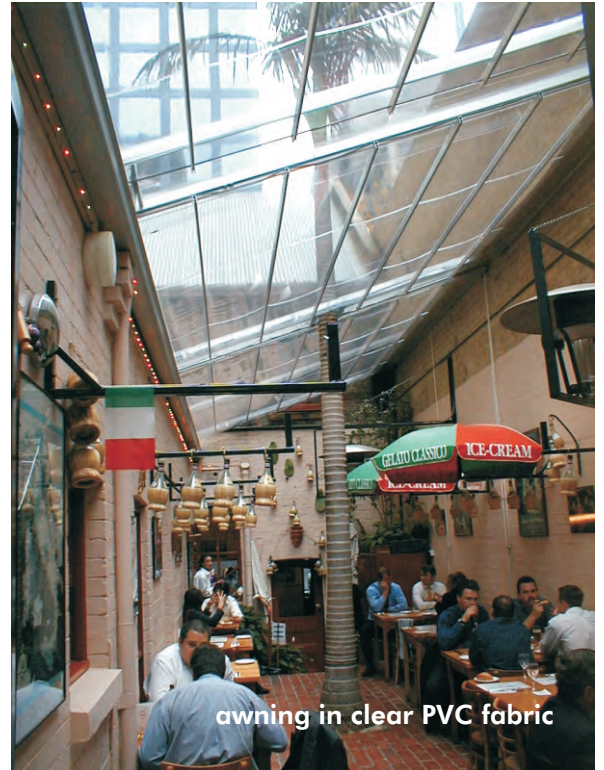

pleated patio awning

made to measure