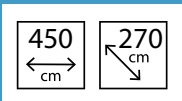

Vertiscreen 95