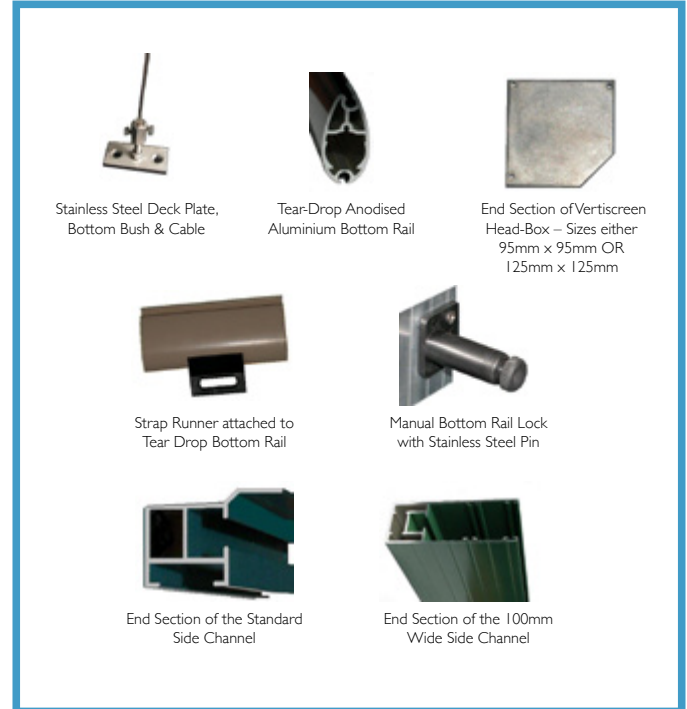

# FEATURES

- The VERTISCREEN Range has been specifically designed for Australian conditions, offering the best in Sun Protection.
- Stylish Aluminum Head-Box offered in two sizes - 95 x 95mm, or 125 x 125mm.
- The VERTISCREEN Range offers a choice of 2 side channels (50mm or 100mm), or a Stainless Steel Wire Guide cable
- Can be operated by gearbox and crank handle, or motor.
- VERTISCREEN 95 sizes from 900mm - 4500mm wide, and drop from 900mm – 2700mm.
- VERTISCREEN 125 sizes from 900mm - 5400mm wide, and drop from 900mm – 3300mm.

Standard Side Guide Channel

Wire Guide

Stainless Steel Deck Plate, Bottom Bush & Cable

Tear-Drop Anodised Aluminium Bottom Rail

End Section of Vertiscreen Head-Box – Sizes either 95mm x 95mm OR 125mm x 125mm

Strap Runner attached to Tear Drop Bottom Rail

Manual Bottom Rail Lock with Stainless Steel Pin

End Section of the Standard Side Channel

End Section of the 100mm Wide Side Channel

Vertiscreen 95

Vertiscreen 125