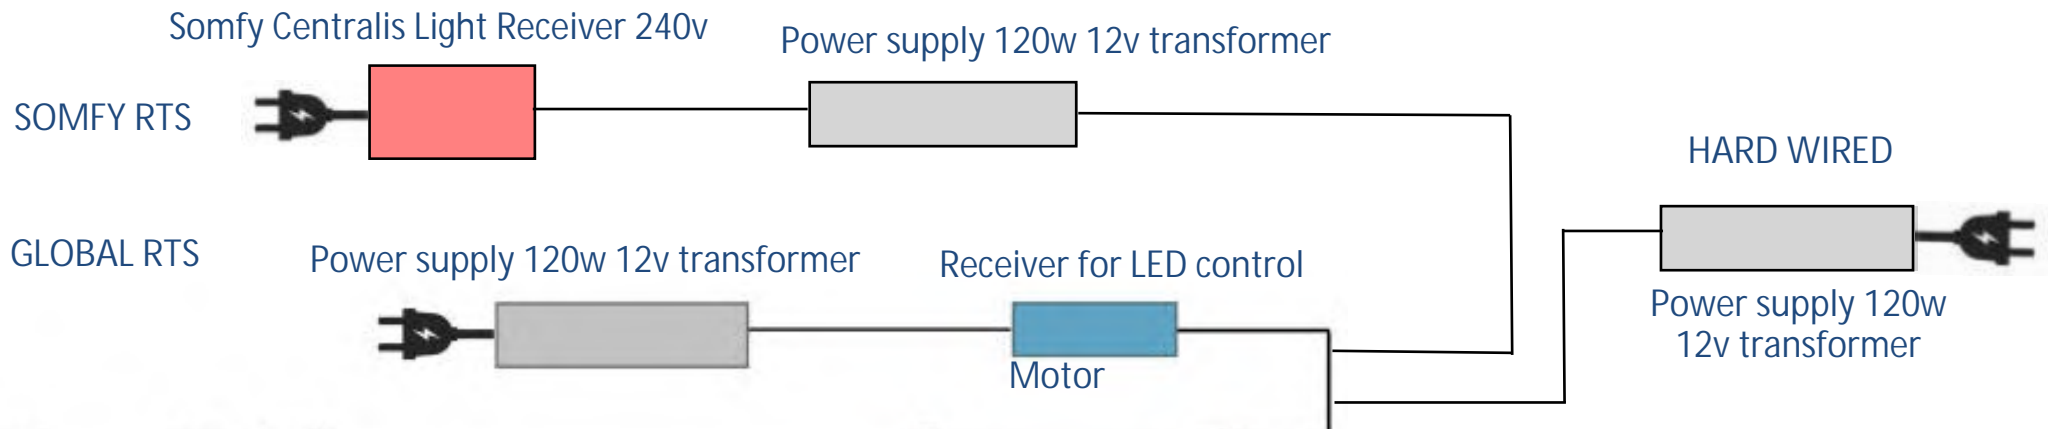

GLOBAL AWNING
ACCESSORIES

SPIN ARMS WITH INTEGRATED LED LIGHTING

DESIGNING WITH LIGHT

CUTTING EDGE TECHNOLOGY AND PERFECT INTEGRATION IN THE ARM'S PROFILE

LED's are highly performing by their nature, both when offering comfort and in saving energy. Their flexibility in use, small dimensions, long life, lack of ultra-violet and infra-red rays emissions and high efficiency make it possible to install LED's on objects where light application was considered impossible before.

Spin arms with chain & integrated LED profile

Led strip inserted into integrated arm profile

PVC cover clicks into arm profile

GLOBAL AWNING
ACCESSORIES

T. (03) 9801 9944 | Email. sales@globalawnings.com.au | www.globalawnings.com.au