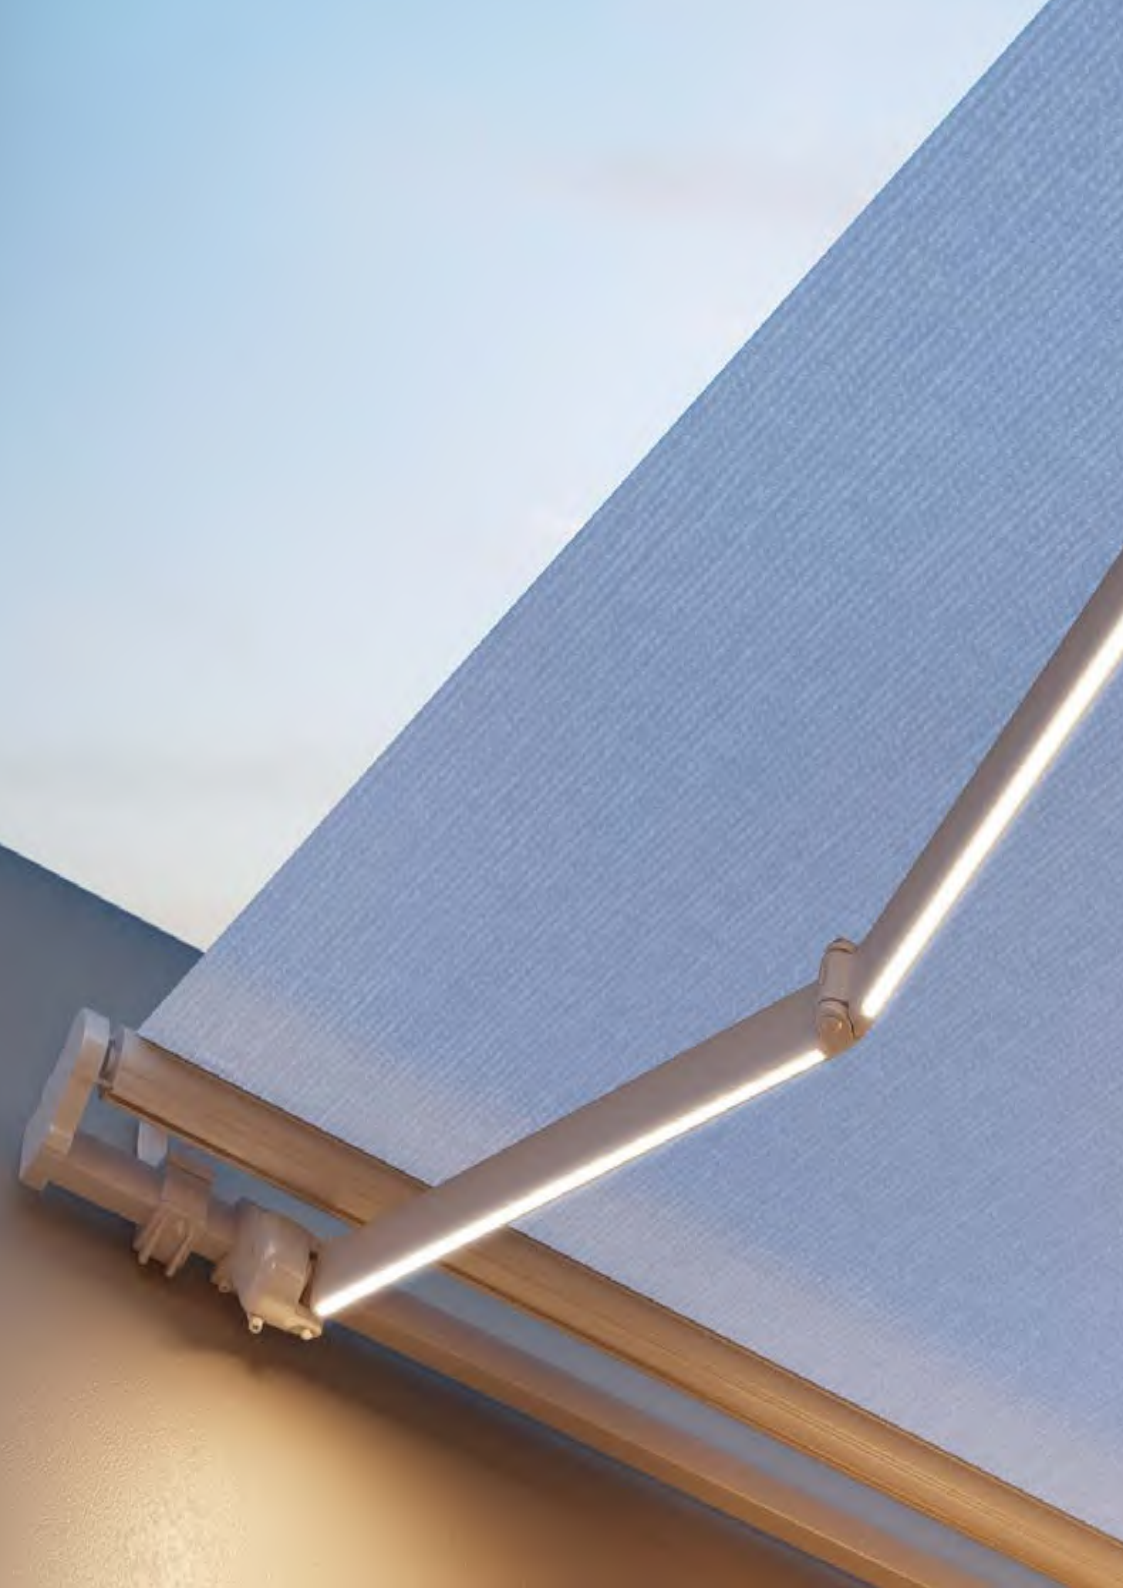

GLOBAL AWNING
ACCESSORIES

SPIN ARMS WITH INTEGRATED LED LIGHTING

DESIGNING WITH LIGHT

CUTTING EDGE TECHNOLOGY AND PERFECT INTEGRATION IN THE ARM'S PROFILE

LED's are highly performing by their nature, both when offering comfort and in saving energy. Their flexibility in use, small dimensions, long life, lack of ultra-violet and infra-red rays emissions and high efficiency make it possible to install LED's on objects where light application was considered impossible before.

Spin arms with chain & integrated LED profile

Led strip inserted into integrated arm profile

PVC cover clicks into arm profile

GLOBAL AWNING
ACCESSORIES

T. (03) 9801 9944 | Email. sales@globalawnings.com.au | www.globalawnings.com.au