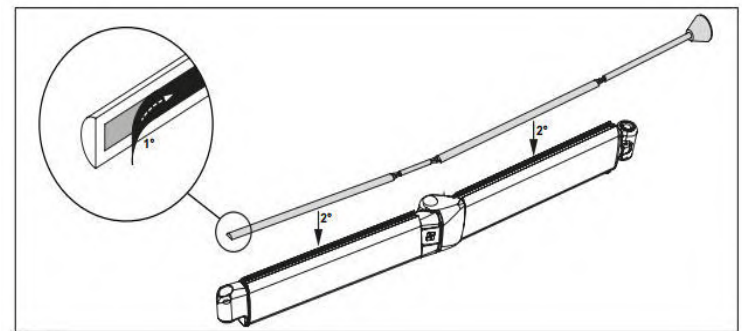

GLOBAL AWNING
ACCESSORIES

SPIN ARMS WITH INTEGRATED LED LIGHTING

DESIGNING WITH LIGHT

CUTTING EDGE TECHNOLOGY AND PERFECT INTEGRATION IN THE ARM'S PROFILE

LED's are highly performing by their nature, both when offering comfort and in saving energy. Their flexibility in use, small dimensions, long life, lack of ultra-violet and infra-red rays emissions and high efficiency make it possible to install LED's on objects where light application was considered impossible before.

Spin arms with chain & integrated LED profile

Led strip inserted into integrated arm profile

PVC cover clicks into arm profile

GLOBAL AWNING
ACCESSORIES

T. (03) 9801 9944 | Email. sales@globalawnings.com.au | www.globalawnings.com.au