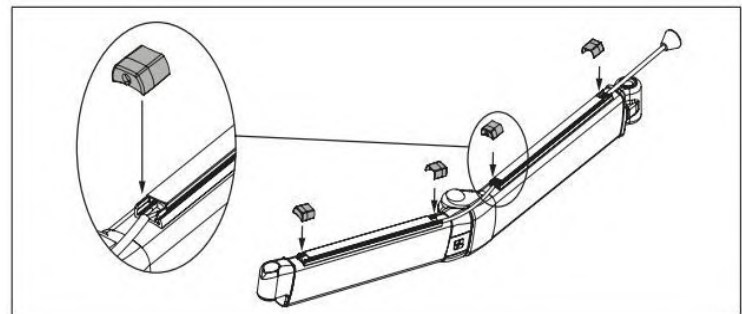

GLOBAL AWNING
ACCESSORIES

SPIN ARMS WITH INTEGRATED LED LIGHTING

DESIGNING WITH LIGHT

CUTTING EDGE TECHNOLOGY AND PERFECT INTEGRATION IN THE ARM'S PROFILE

LED's are highly performing by their nature, both when offering comfort and in saving energy. Their flexibility in use, small dimensions, long life, lack of ultra-violet and infra-red rays emissions and high efficiency make it possible to install LED's on objects where light application was considered impossible before.

Spin arms with chain & integrated LED profile

Led strip inserted into integrated arm profile

PVC cover clicks into arm profile

GLOBAL AWNING
ACCESSORIES

T. (03) 9801 9944 | Email. sales@globalawnings.com.au | www.globalawnings.com.au