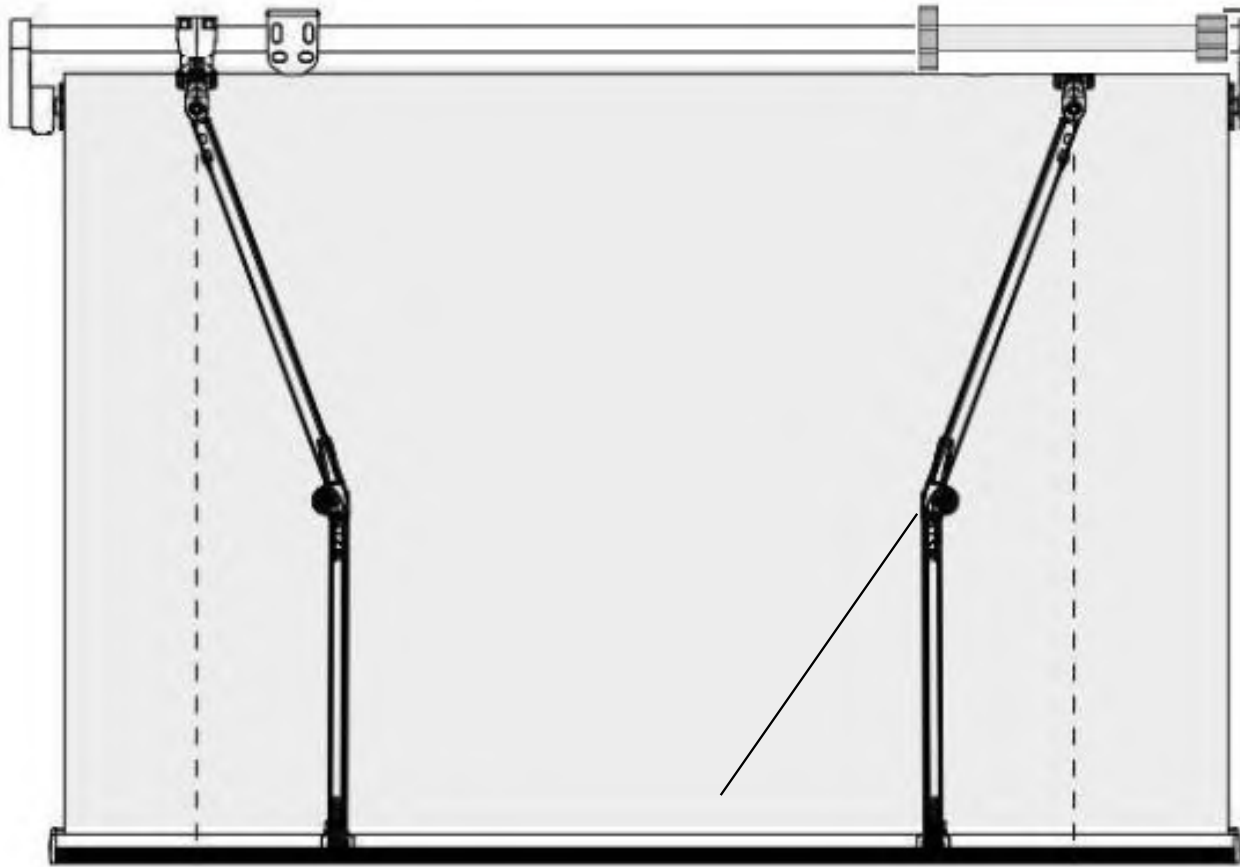

GLOBAL AWNING
ACCESSORIES

SPIN ARMS WITH INTEGRATED LED LIGHTING

DESIGNING WITH LIGHT

CUTTING EDGE TECHNOLOGY AND PERFECT INTEGRATION IN THE ARM'S PROFILE

LED's are highly performing by their nature, both when offering comfort and in saving energy. Their flexibility in use, small dimensions, long life, lack of ultra-violet and infra-red rays emissions and high efficiency make it possible to install LED's on objects where light application was considered impossible before.

Spin arms with chain & integrated LED profile

Led strip inserted into integrated arm profile

PVC cover clicks into arm profile

GLOBAL AWNING
ACCESSORIES

T. (03) 9801 9944 | Email. sales@globalawnings.com.au | www.globalawnings.com.au