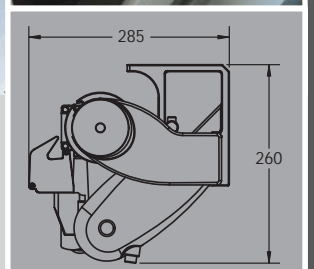

## Specifications

- Size:** Maximum size up to 15m x 3.5m (54m<sup>2</sup>)  
Widths over 6 meters, motorisation is recommended
- Construction:** Powder coated aluminium and steel
- Features:** 8-link arm chain for superior strength and durability, front rail that acts as a rain gutter  
Full 90° pitch
- Operation:** Manual Crank or motorisation, with adjustable pitch control
- Installation:** Face Fit, Fascia, Eave and Roof Mount
- Colours:** White, Ivory, Silver or Onyx. Custom powder coating also available
- Options:** Full Cassette option available - fully enclosed with no need for a pelmet  
Colorbond Pelmet or Aluminium Extruded Pelmet