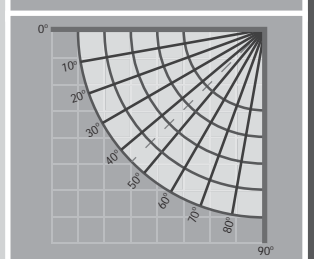

## Specifications

- Size:** Maximum size up to 15m x 3.5m (54m<sup>2</sup>)  
Widths over 6 meters, motorisation is recommended
- Construction:** Powder coated aluminium and steel
- Features:** 8-link arm chain for superior strength and durability, front rail that acts as a rain gutter  
Full 90° pitch
- Operation:** Manual Crank or motorisation, with adjustable pitch control
- Installation:** Face Fit, Fascia, Eave and Roof Mount
- Colours:** White, Ivory, Silver or Onyx. Custom powder coating also available
- Options:** Full Cassette option available - fully enclosed with no need for a pelmet  
Colorbond Pelmet or Aluminium Extruded Pelmet