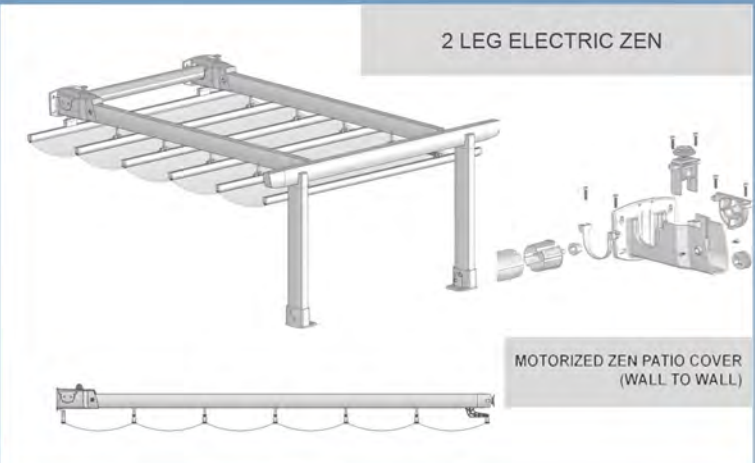

No council permit required* (check with local council)

The Zen Patios design was thought through with the essence of new trends and European Design, is clearly influenced by clear lines and open tidy spaces.

The goal was to create a well balanced covered area, in harmony with the environment.

By combining a sophisticated and innovative design, the system is a powerful decorative feature. also easy to assemble.