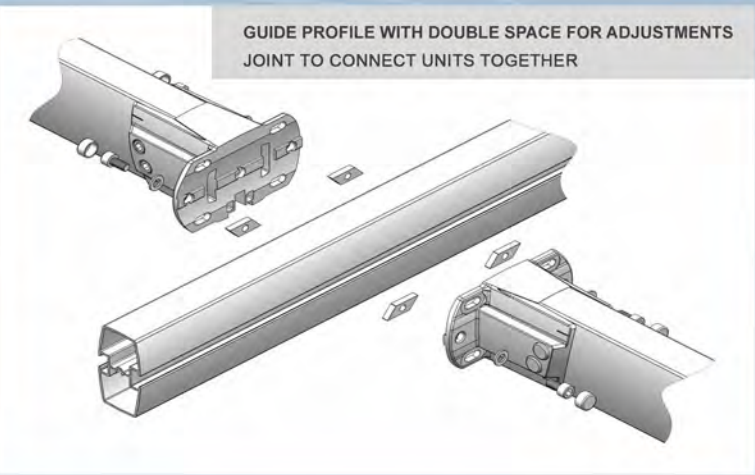

No council permit required* (check with local council)

The Zen Patios design was thought through with the essence of new trends and European Design, is clearly influenced by clear lines and open tidy spaces.

The goal was to create a well balanced covered area, in harmony with the environment.

By combining a sophisticated and innovative design, the system is a powerful decorative feature. also easy to assemble.