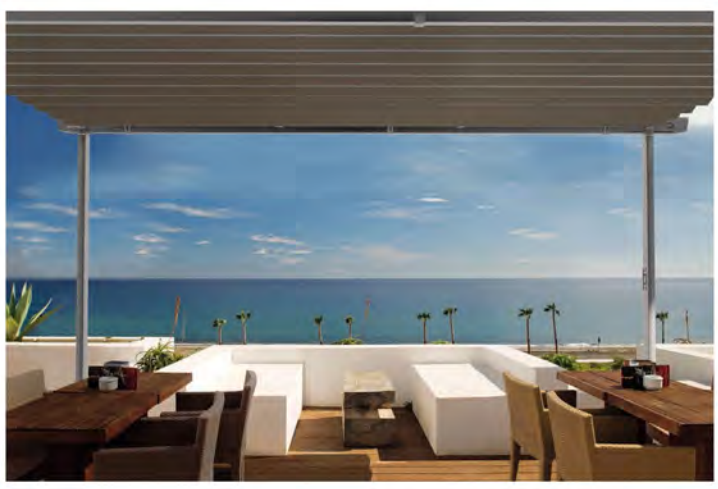

# Cover your outdoor area with the Zen Patio System

The ZEN Patio Retractable Roof System gives you the option to stay outside and enjoy the sun, or be protected from it.

Our system can be easily adapted to a range of designs and buildings and can be installed on existing timber, aluminium structures or even be built as its own free standing frame to give protection immediately.

Transform your outdoor to indoor, thanks to the innovative design and the high level of weather resistance.

- UV & heat protection creates a pleasant outdoor environment

- Architecturally designed profiles & components that can be colour coordinated to the existing house/building

The goal was to create a well balanced covered area, in harmony with the environment.

By combining a sophisticated and innovative design, the system is a powerful decorative feature. also easy to assemble.