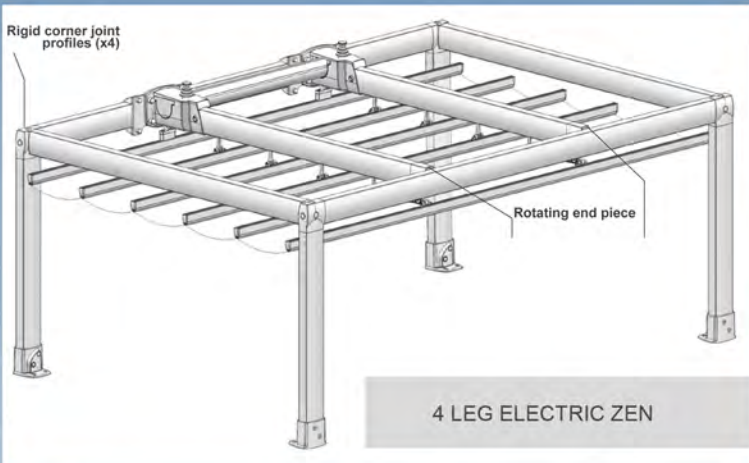

No council permit required* (check with local council)

The Zen Patios design was thought through with the essence of new trends and European Design, is clearly influenced by clear lines and open tidy spaces.

The goal was to create a well balanced covered area, in harmony with the environment.

By combining a sophisticated and innovative design, the system is a powerful decorative feature. also easy to assemble.