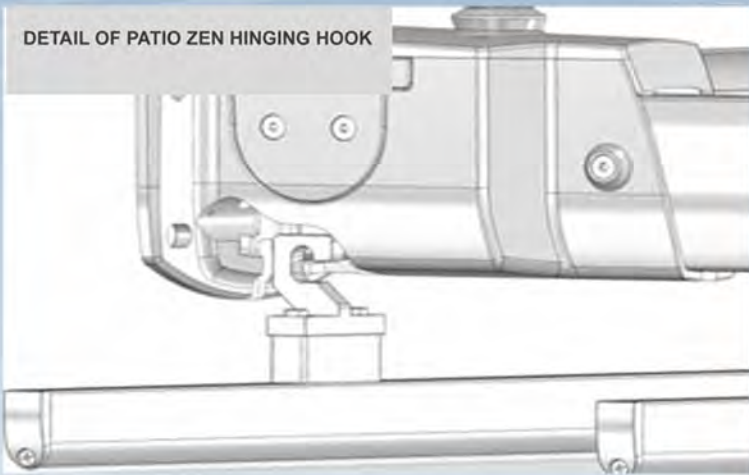

No council permit required* (check with local council)

The Zen Patios design was thought through with the essence of new trends and European Design, is clearly influenced by clear lines and open tidy spaces.

The goal was to create a well balanced covered area, in harmony with the environment.

By combining a sophisticated and innovative design, the system is a powerful decorative feature. also easy to assemble.