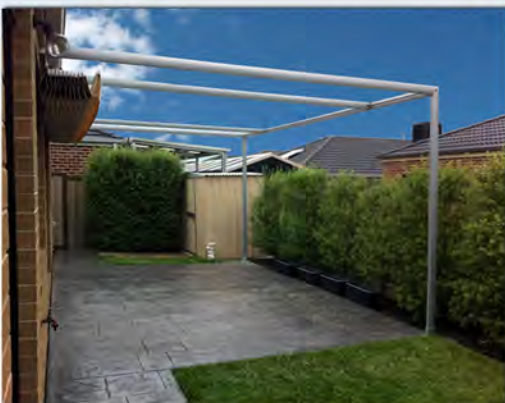

[Closed 2 leg wall mount Zen](#)