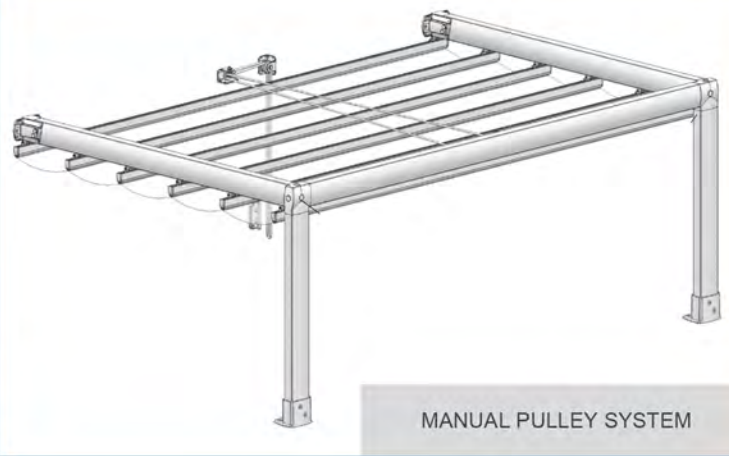

No council permit required* (check with local council)

The Zen Patios design was thought through with the essence of new trends and European Design, is clearly influenced by clear lines and open tidy spaces.

The goal was to create a well balanced covered area, in harmony with the environment.

By combining a sophisticated and innovative design, the system is a powerful decorative feature. also easy to assemble.